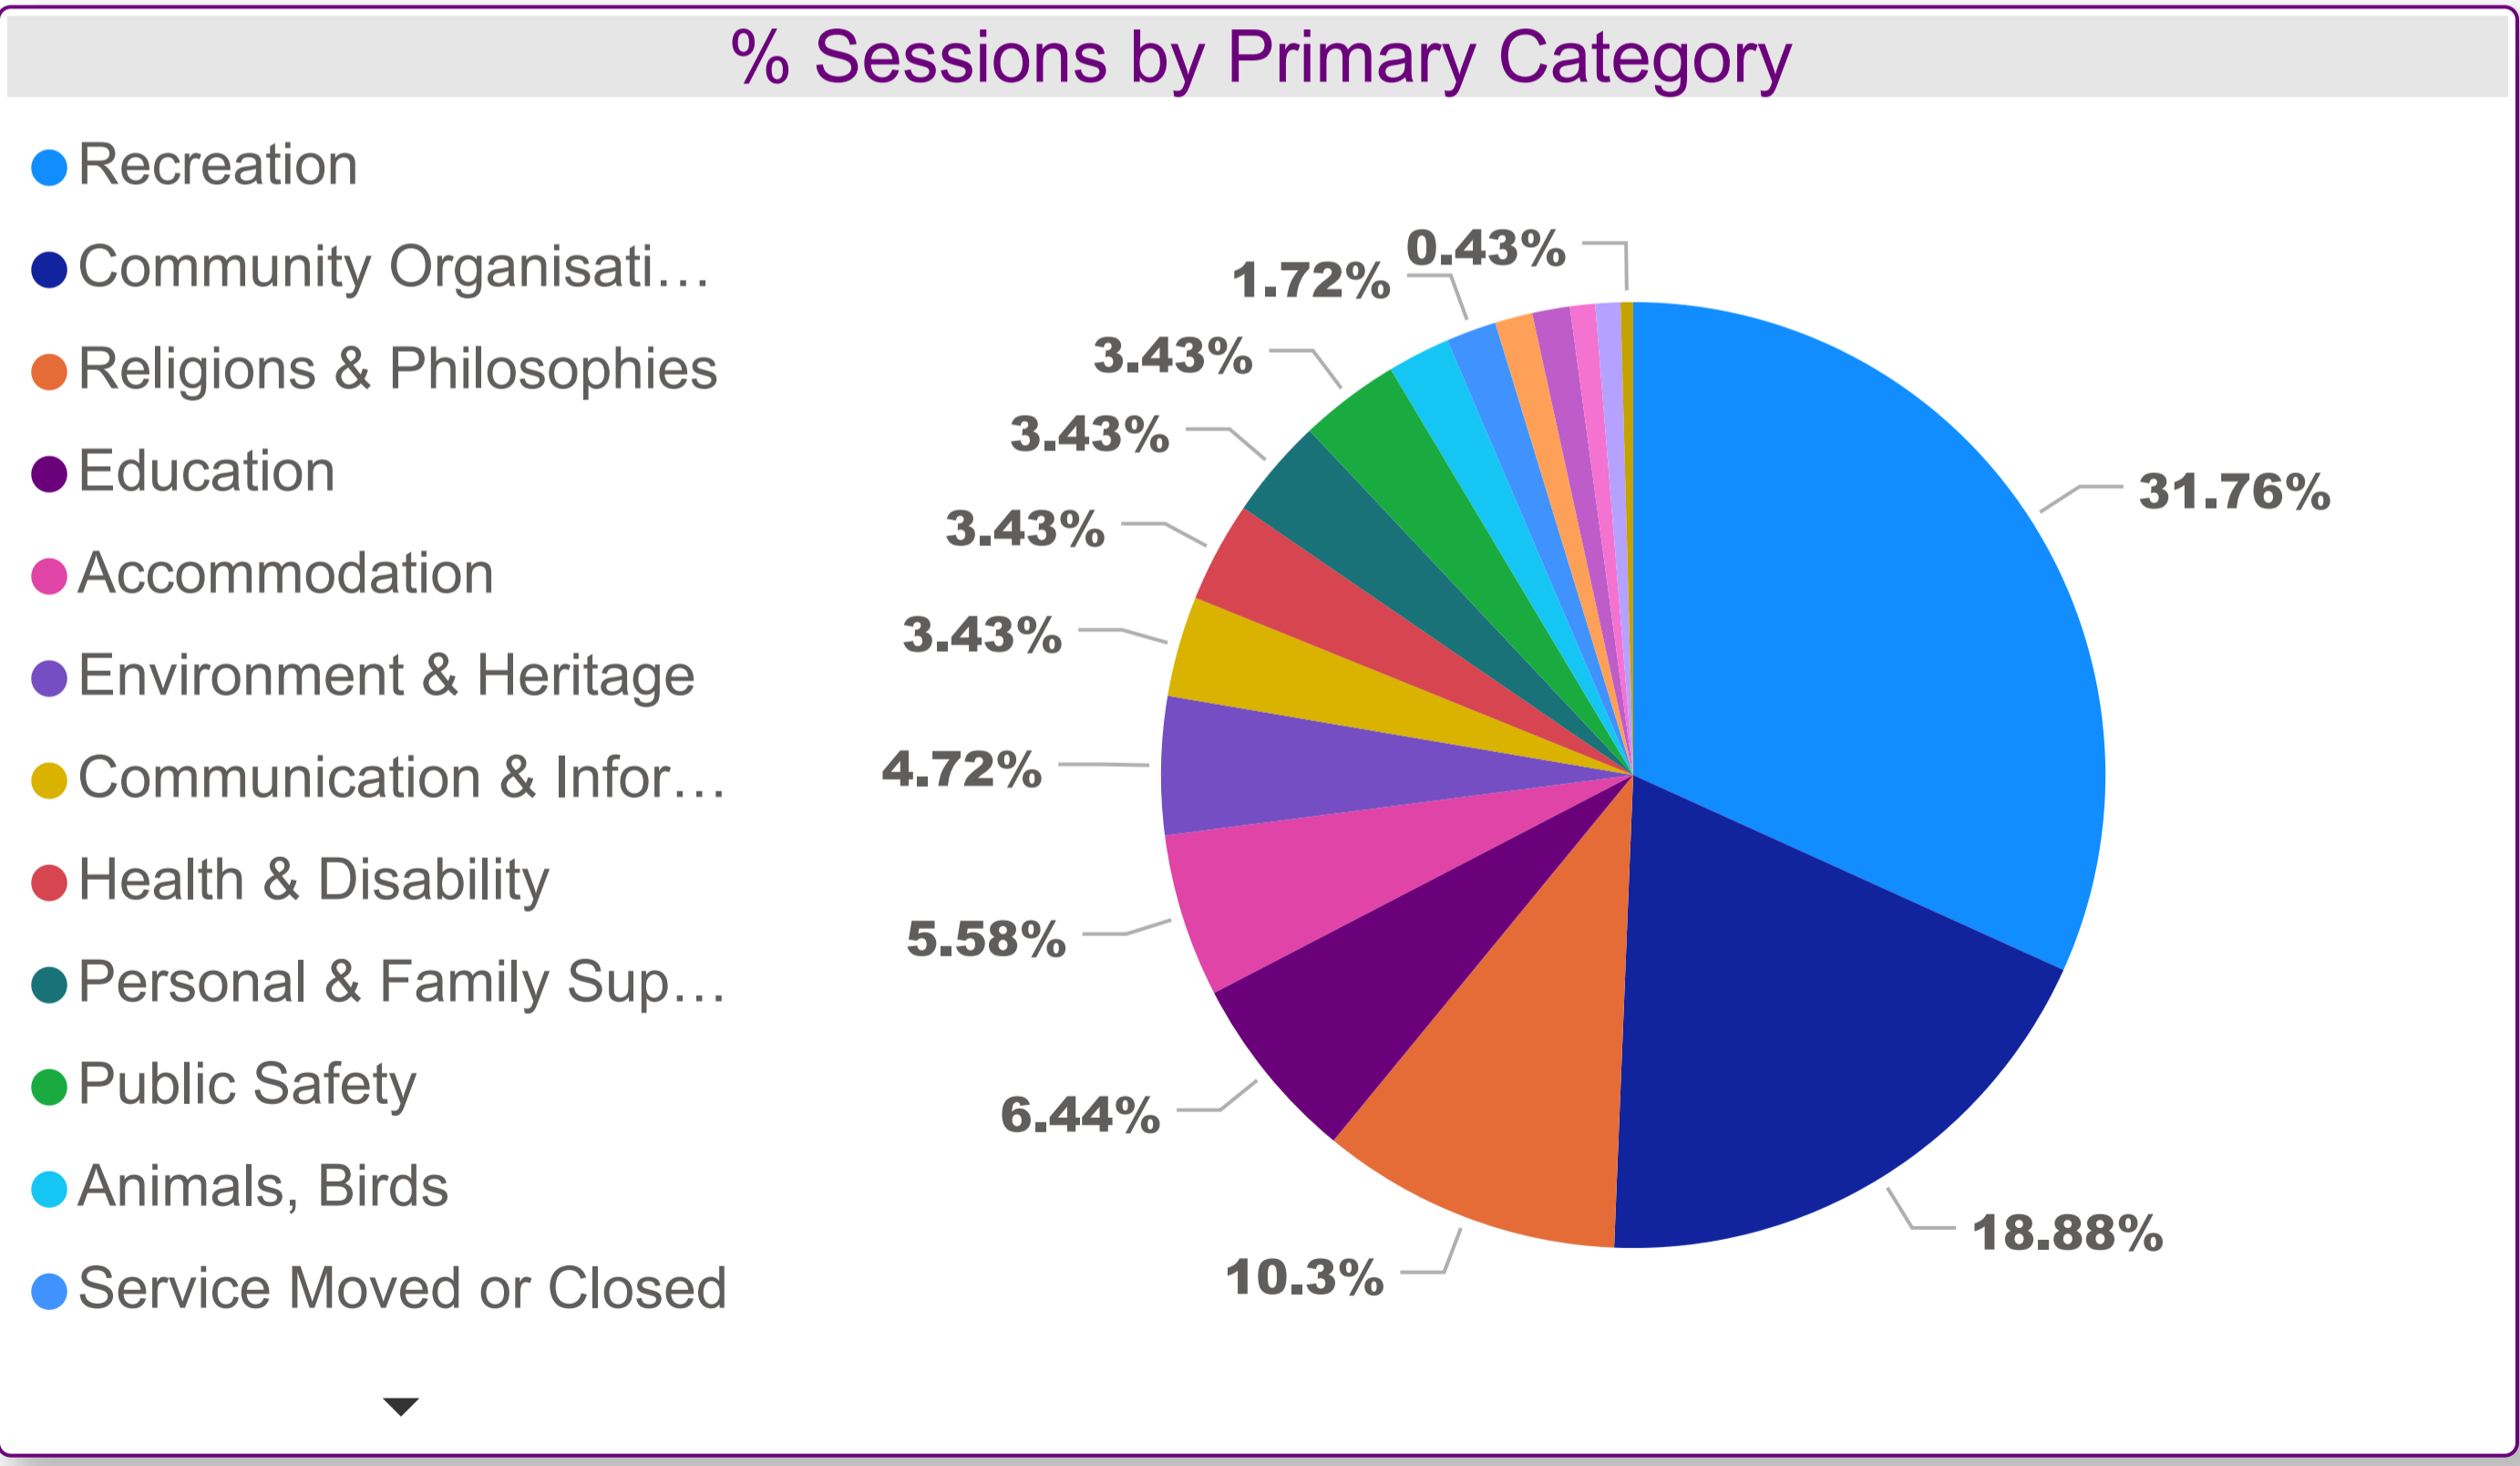

Clare Gilbert Valley Council - Organisation Count by Primary Category (FY 2021-2022)

- Recreation
- Community Organisati...
- Religions & Philosophies
- Education
- Accommodation
- Environment & Heritage
- Communication & Infor...
- Health & Disability
- Personal & Family Sup...
- Public Safety
- Animals, Birds
- Service Moved or Closed