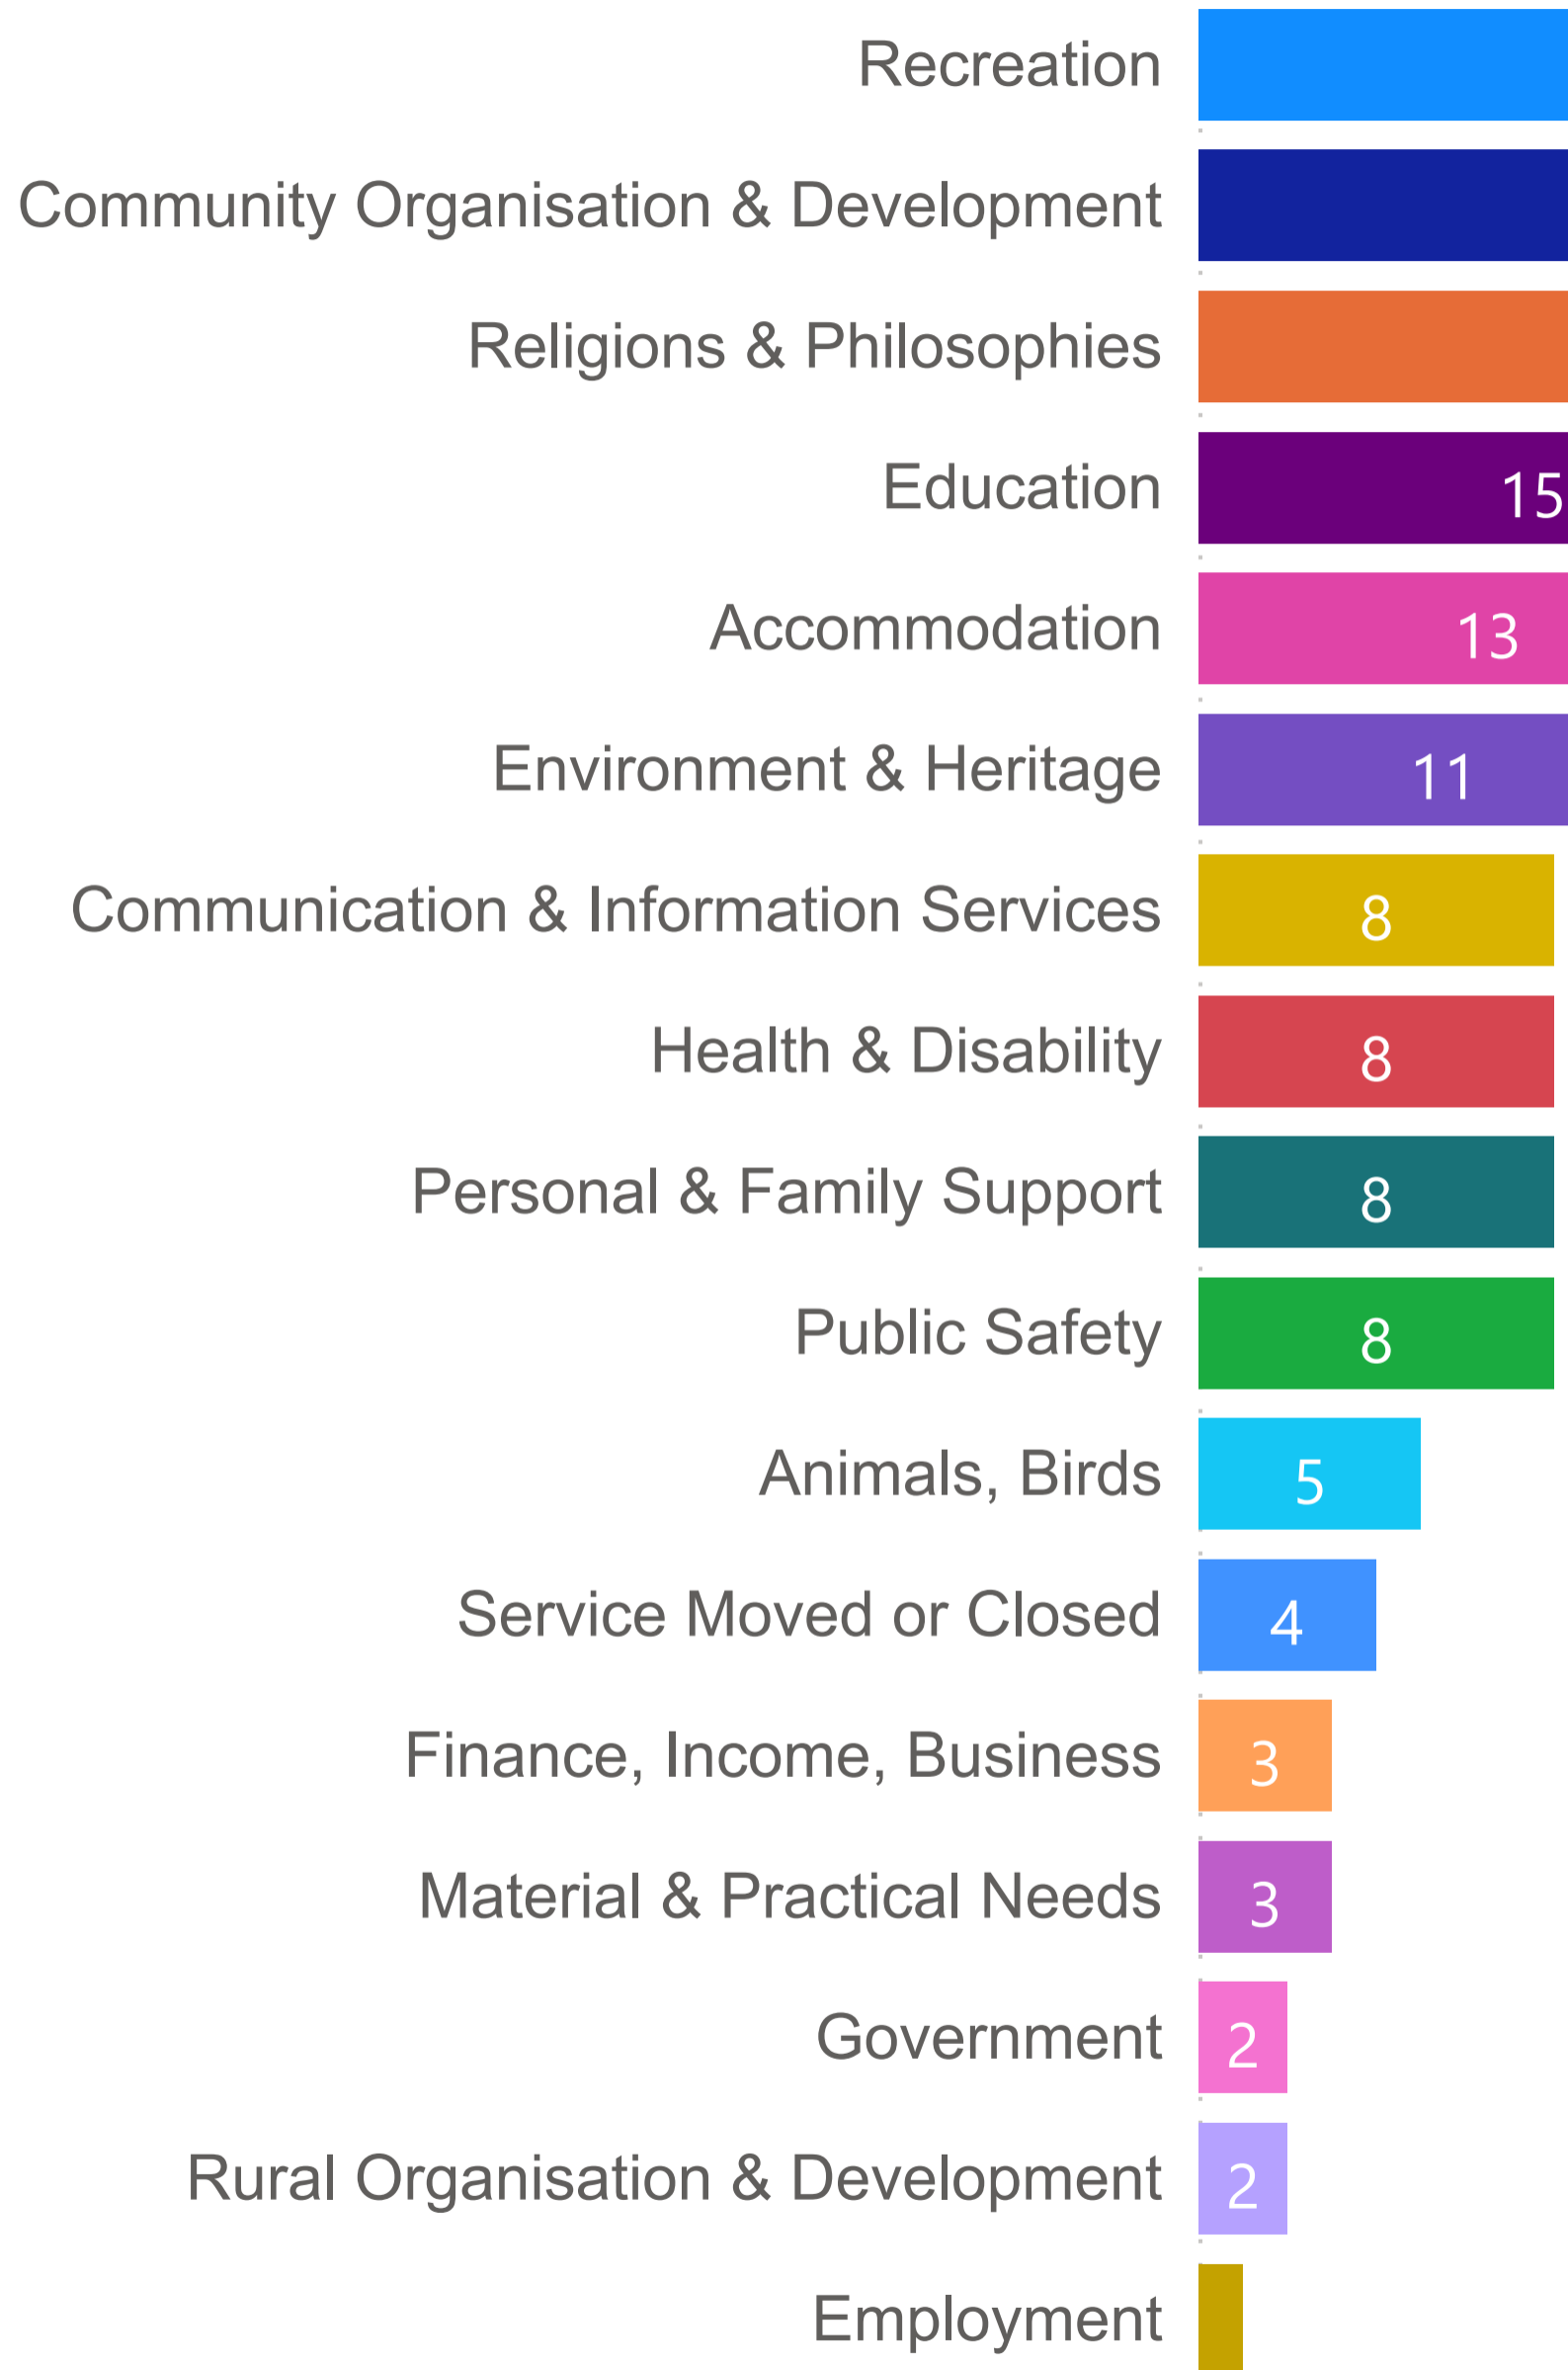

Clare Gilbert Valley Council - Organisation Count by Primary Category (FY 2021-2022)

- Recreation
- Community Organisati...
- Religions & Philosophies
- Education
- Accommodation
- Environment & Heritage
- Communication & Infor...
- Health & Disability
- Personal & Family Sup...
- Public Safety
- Animals, Birds
- Service Moved or Closed