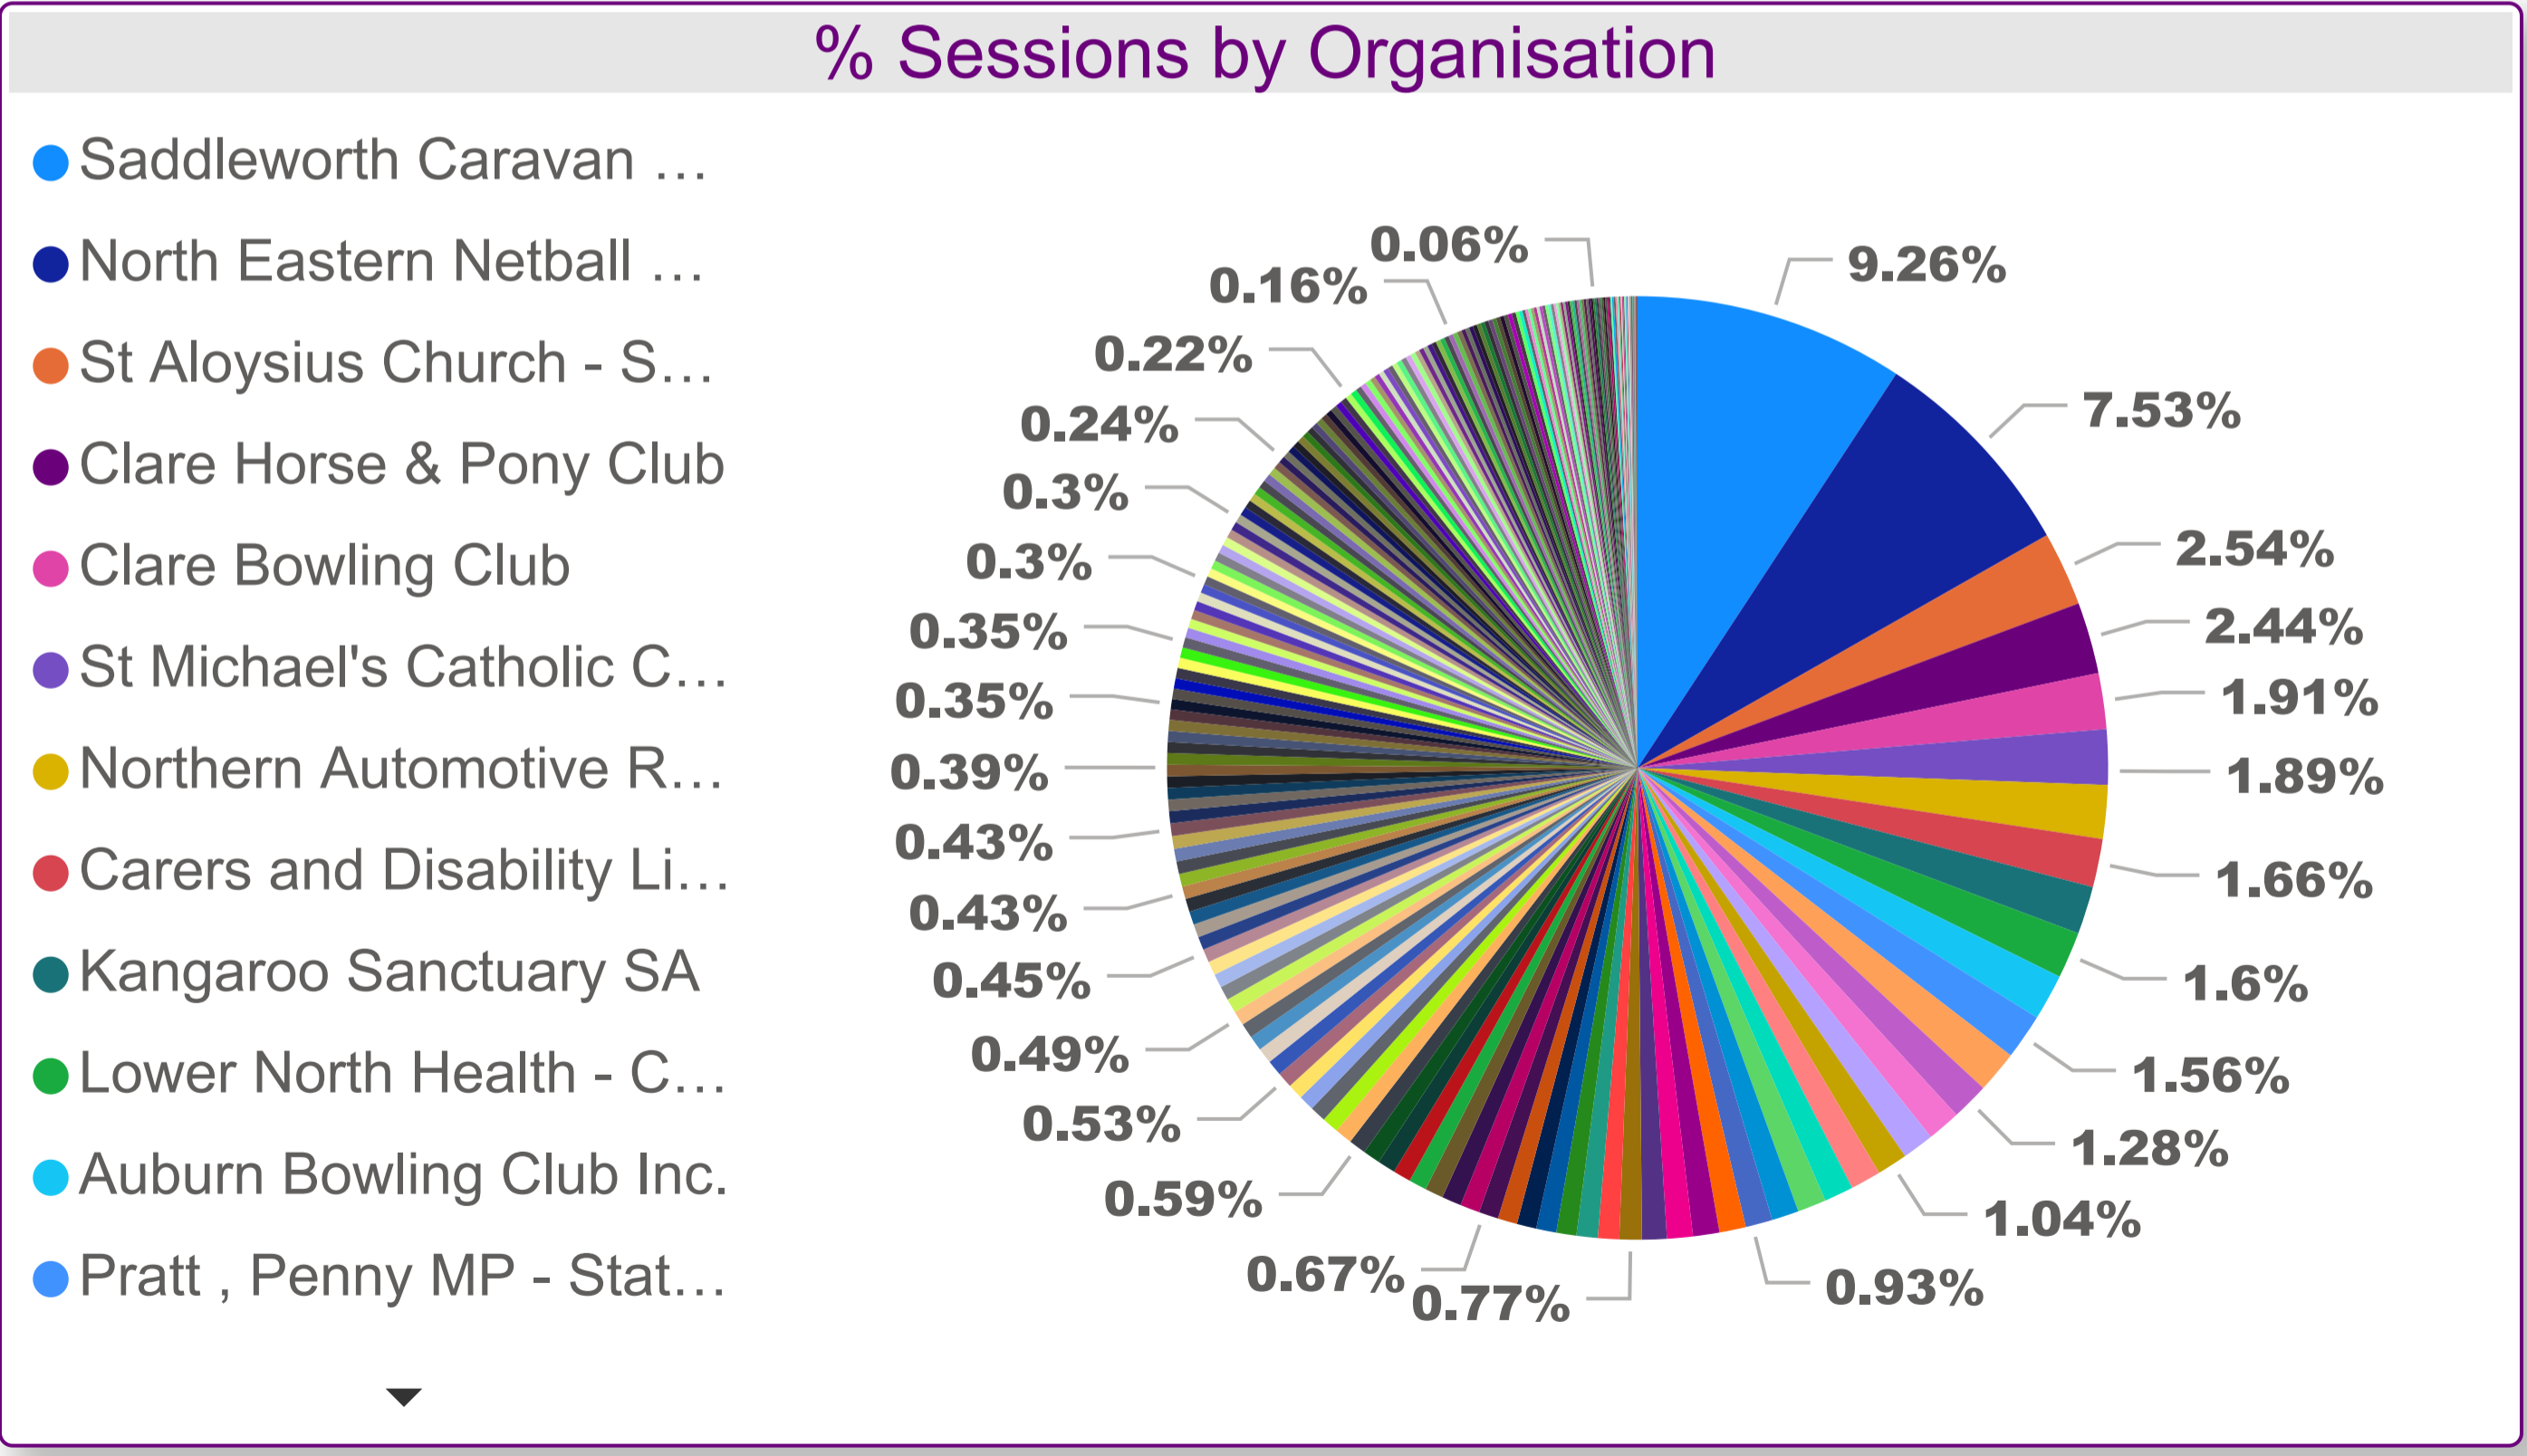

Clare Gilbert Valley Council - Sessions by Organisation (FY 2021-2022)

Saddleworth Caravan Park
North Eastern Netball Association
St Aloysius Church - Sevenhill
Clare Horse & Pony Club
Clare Bowling Club
St Michael's Catholic Church - Clare
Northern Automotive Restoration Club ...
Carers and Disability Link - Clare Valle...
Kangaroo Sanctuary SA
Lower North Health - Community Health
Auburn Bowling Club Inc.
Pratt , Penny MP - State Member for Fr...
St Barnabas Anglican Church - Clare
Gilbert Valley Senior Citizens Homes Inc.
Riverton Community Hall Management ...
Watervale Community Association Inc
Blyth Snowtown Football Club
Meals on Wheels SA - Clare
Clare Christian Financial Counselling S...
411 Army Cadet Unit - Clare
Auburn Recreation Park Management ...
Clare Agricultural & Horticultural Societ...
Auburn Recreation Park
Tarlee Hall and Community Services
St Anthony of Padua Catholic Church -...
K9 Connections Dog Club Inc.
St Stephen's Catholic Church - Saddle...
Clare Garden Club Inc.
Clare Valley Wine, Food & Tourism Ce...
Clare Community Options