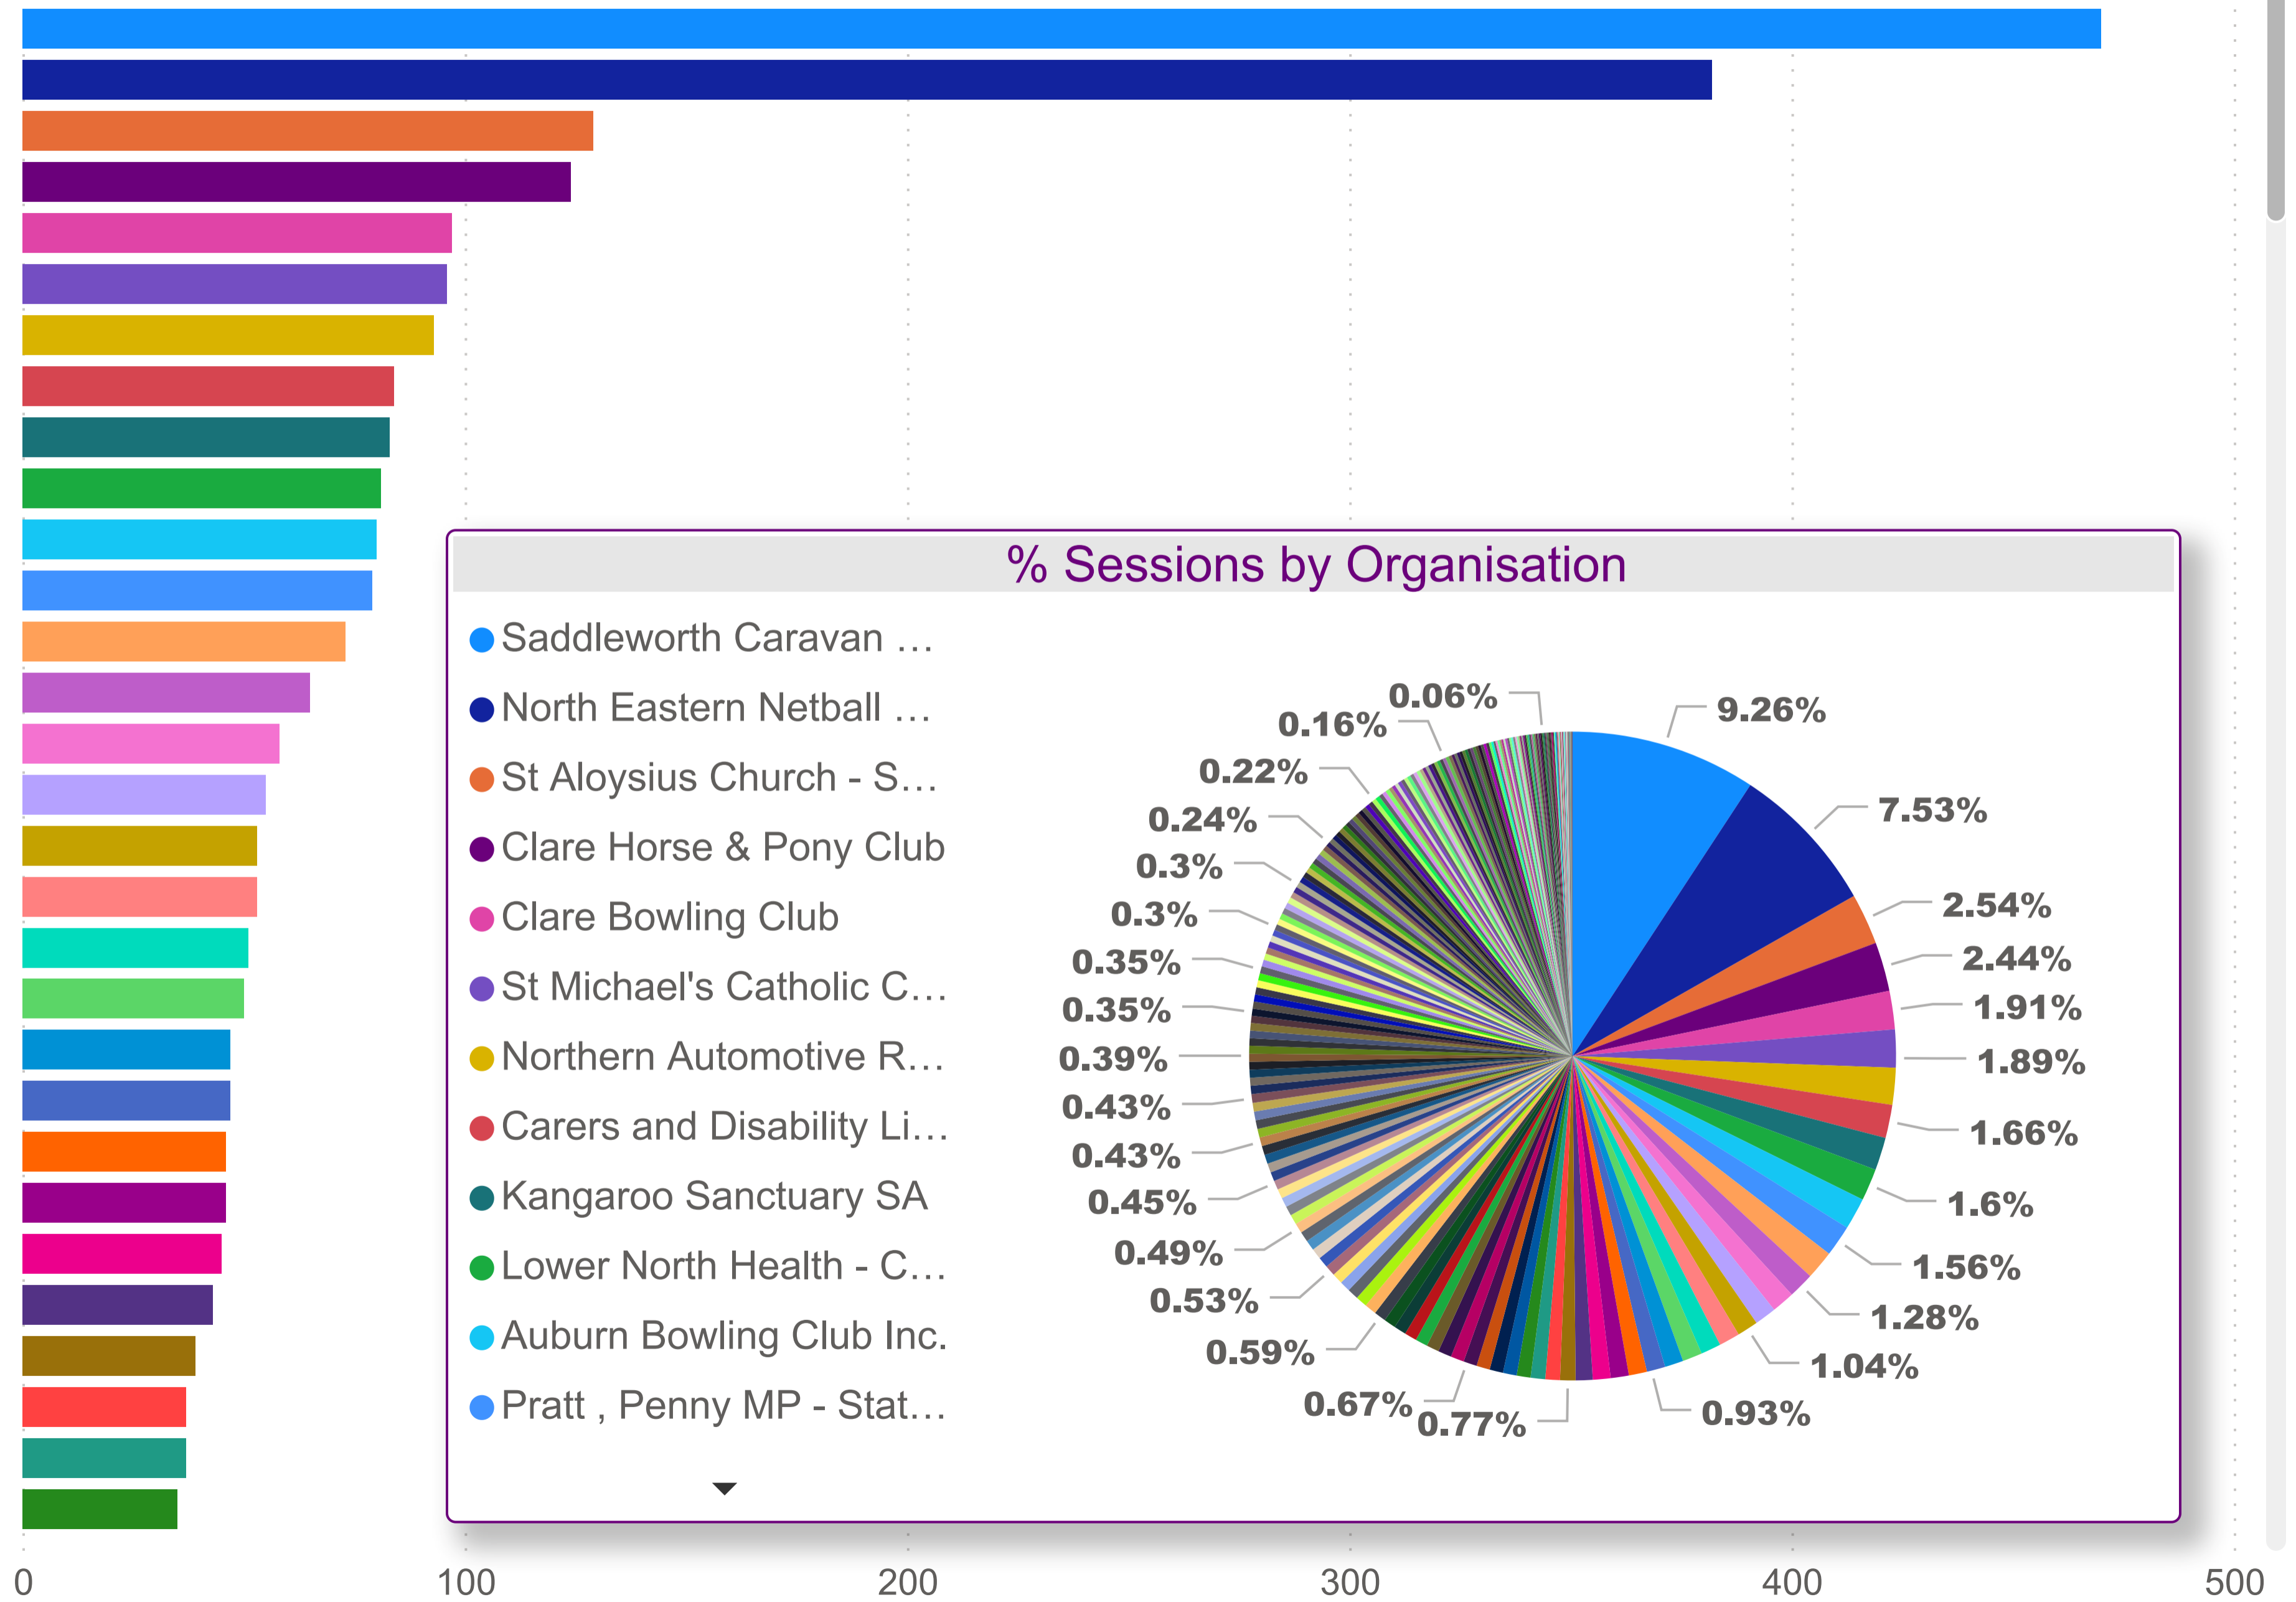

Clare Gilbert Valley Council - Sessions by Organisation (FY 2021-2022)

Saddleworth Caravan Park
North Eastern Netball Association
St Aloysius Church - Sevenhill
Clare Horse & Pony Club
Clare Bowling Club
St Michael's Catholic Church - Clare
Northern Automotive Restoration Club ...
Carers and Disability Link - Clare Valle...
Kangaroo Sanctuary SA
Lower North Health - Community Health
Auburn Bowling Club Inc.
Pratt , Penny MP - State Member for Fr...
St Barnabas Anglican Church - Clare
Gilbert Valley Senior Citizens Homes Inc.
Riverton Community Hall Management ...
Watervale Community Association Inc
Blyth Snowtown Football Club
Meals on Wheels SA - Clare
Clare Christian Financial Counselling S...
411 Army Cadet Unit - Clare
Auburn Recreation Park Management ...
Clare Agricultural & Horticultural Societ...
Auburn Recreation Park
Tarlee Hall and Community Services
St Anthony of Padua Catholic Church -...
K9 Connections Dog Club Inc.
St Stephen's Catholic Church - Saddle...
Clare Garden Club Inc.
Clare Valley Wine, Food & Tourism Ce...
Clare Community Options